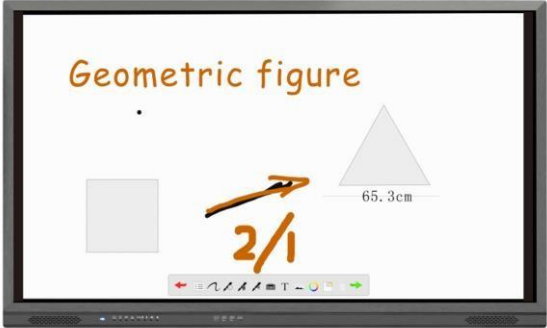

SHARPEYES INTERACTIVE FLAT PANEL

Series 6000SH

Available DIR Interactive flat Panel
55" 65" 75" 86"
UHD 4K

Feature of products

- 4K UHD
Ultra High Definition
- No projector
No shadow
- MoHS 7
Super Tough
- Interface:
VGA, HDMI, USB
- OPS PC
(Optional)
- Multi Touch
(Up to 46 points touch)
- Android
- Windows

	Storage capacity 500G	Storage capacity 500G
Physical specifications		
Net weight kg	40	45
Gross weight	50	58
Dimension	1291.6*102.9*811.5	1520*104.3*938
WESG	400*400	600*400
Power	Input voltage 100-240V AC	Input voltage 100-240V AC
Power requirement	Yes	Yes
Standby power	<0.5W	<0.5W
Power consumption	Maximum <300W, Eco <75W	Maximum <300W, Eco <75W
Accessories	IWB without ink *2, wand active*1, TV remote control, 1.5m power cable, 1.5m HDMI cable, 3M USB extension cable, 3.5mm audio cable, 1.5m VGA cable, wall bracket.	IWB without ink *2, wand active*1, TV remote control, 1.5m power cable, 1.5m HDMI cable, 3M USB extension cable, 3.5mm audio cable, 1.5m VGA cable, wall bracket.